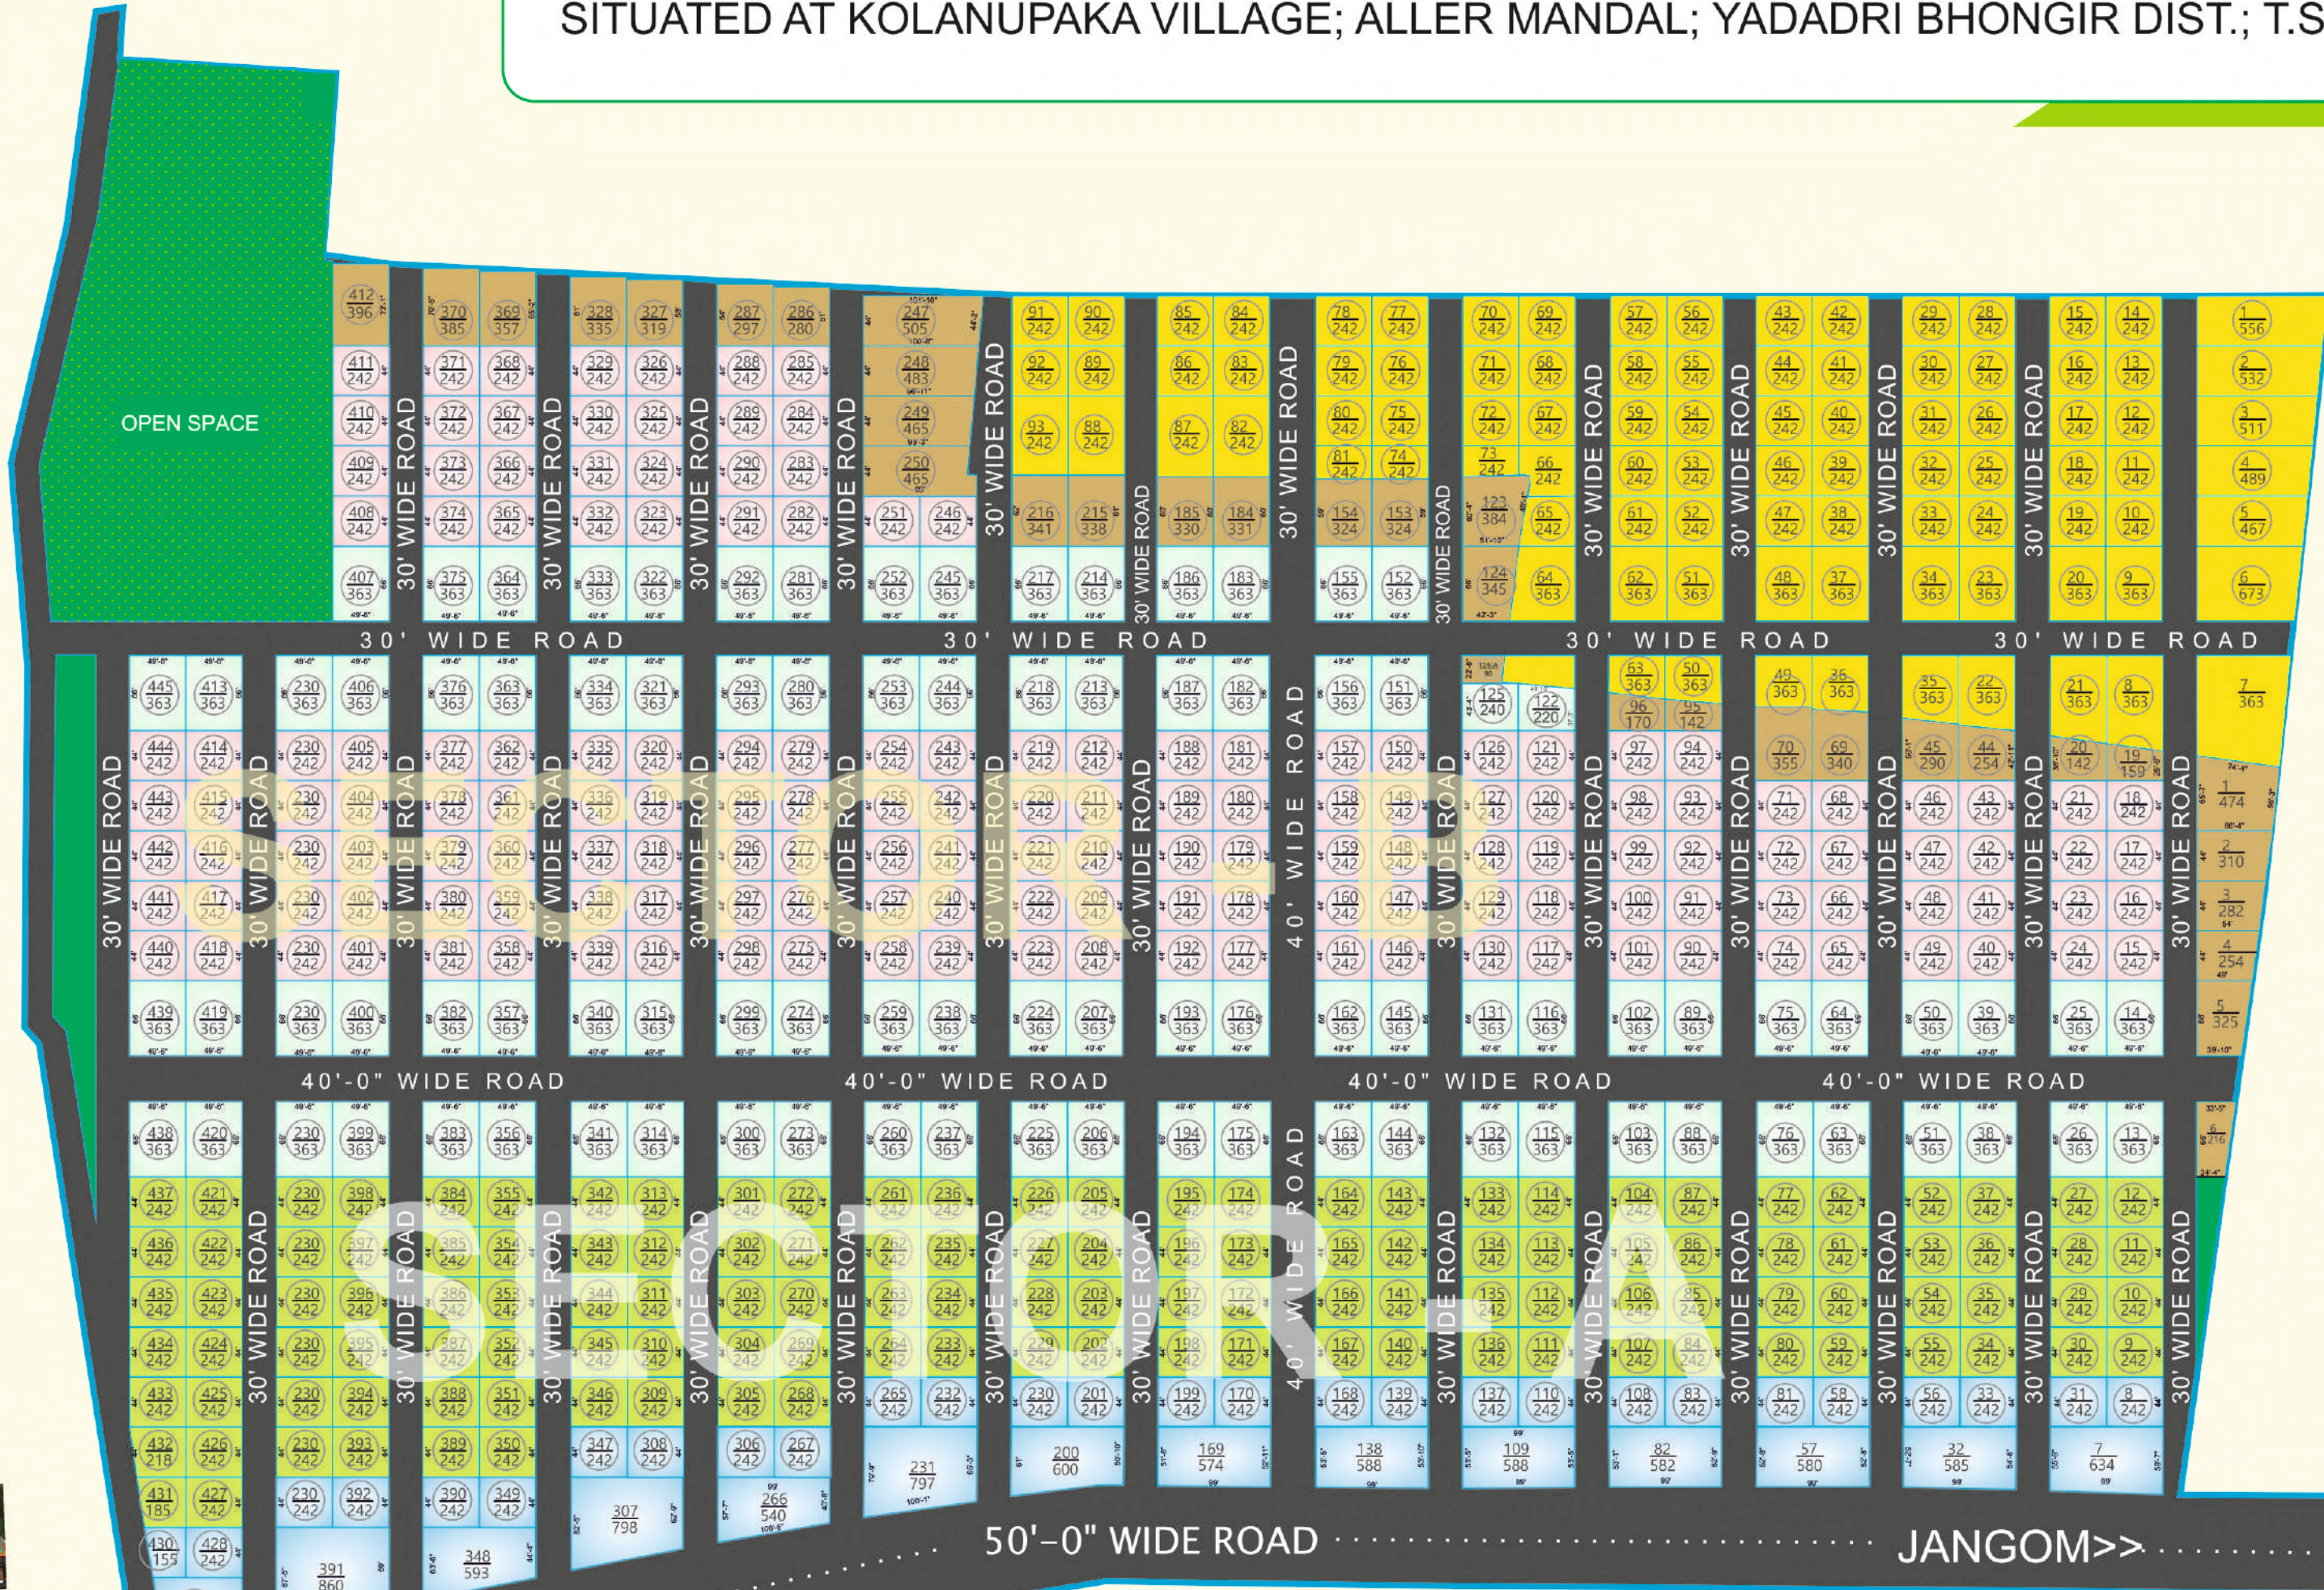

Project Highlights

- ➔ 100% Vastu
- ➔ Clear Title & Immediate Registration
- ➔ 24x7 Security
- ➔ 40' & 30' Wide Roads
- ➔ Avenue Plantation with Tree Guard
- ➔ Fencing Around The Venture
- ➔ Drip Irrigation
- ➔ Near JAIN MANDHIR & SOMESWARA SWAMY TEMPLE
- ➔ Near Aler Town & Railway Station

Location Highlights

- ➔ Kolanupaka Jain Mandhir.
- ➔ Sri Someswara Swami Temple
- ➔ Sri Lakshmi Narasimha Swamy Temple, Yadadri.
- ➔ Sahyog Foundation has started to set up Siddha Kshetra Dham on 250 acres land near Yadagirigutta with an estimated investment of Rs. 3,185 crore.
- ➔ Tourism Hub 2000 Acres (yadadri)
- ➔ Sri Lakshmi Narasimha Swamy Temple Veda Patasala
- ➔ AIIMS Medical University
- ➔ Health Smart City
- ➔ Surendrapuri
- ➔ Bhongir Fort
- ➔ Metro & MMTS
- ➔ 24X7 A/C Bus Facilities
- ➔ ITIR HUB ➔ Textile Park
- ➔ Bhongir & Bibi Nagar Railway Hub
- ➔ Proposed Regional Ring Road
- ➔ Proposed Rope Way
- ➔ Proposed Pharma City
- ➔ Outer Ring Road (ORR)
- ➔ Hyderabad - Warangal Industrial Corridor